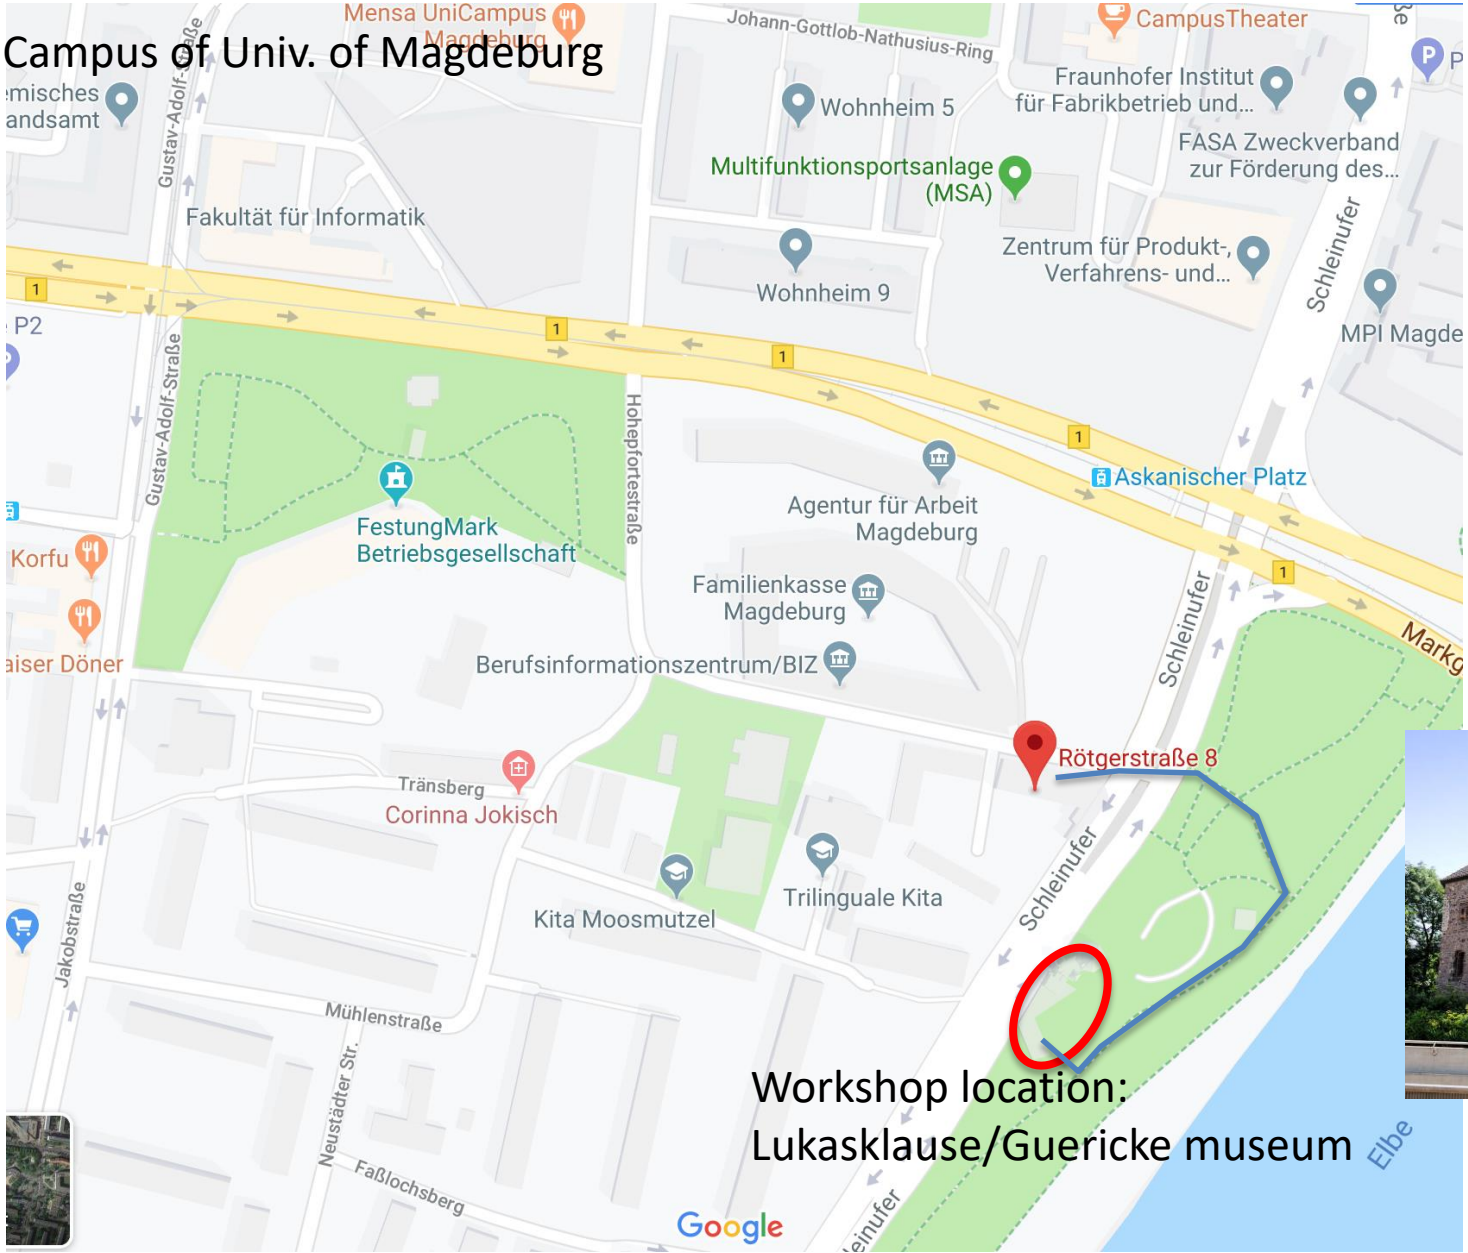

Free parking places available in **Rötgerstraße 8** (on the left side when entering the courtyard),
150 m from Lukasklause

Workshop location:
Lukasklause/Guericke museum